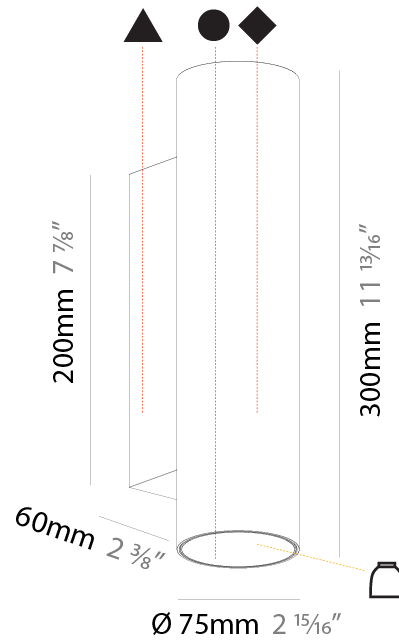

base number   Color   Finishes   Finishes   Finishes   Reflector
Temperature   (Diamond)   (Triangle)   (Circle)   Options

1. To build a product code in our configurator select the specify button on the base model # product page
2. To build a manual product code on this datasheet choose from the options listed below in blue font and add the suffix to the base model #

GENERAL

Series: Invader Standard
Subseries: Invader Standard
Brand: Prolicht
Division: Architectural
Mounting Type: Surface
Mounting Location: Wall
Subcategory: Ambient

PHYSICAL

Shape: Cylinder
Diameter (mm): 75
Diameter (in): 2 ¹⁵/₁₆
Height (mm): 300
Height (in): 11 ¹³/₁₆
Extension (mm): 40
Extension (in): 1 ⁹/₁₆
Light Distribution: Downlight
Weight (kg): 1.318
Weight (lbs): 2.9
Fixture Finish: [SSR / BKV / CWI / CRY / HAB / UFT / ITA / RUA / FTG / MYG / LOD / PUS / FRO / FUP / KIA / POP / BLS / SPG / MEY / GOH / GUM / CHC / COM / ABZ / JAG / OBR / MOS / ROR](#)
Fixture Material: Alabaster

ELECTRICAL

Lamp Type: LED (Zhaga Standard)
Input Wattage (W): 16.5
Total Output Wattage (W): 15
Dimming: Dali Dimming
Driver Included: Yes
Driver Location: Remote
Driver Type: Constant Current - 120Vac
Input Voltage (V): 120
Constant Current (MA): 350

LED

Number of LEDs: 1
Max. Delivered Lumen (lm): 760
CRI: >90 CRI
Lamp Life (hrs): 50000

OPTICAL

Reflector°: [20 / 40 / 60](#)

RATINGS AND CERTIFICATIONS

Certified By: Certified for North American Standards
IP rating: IP20

PROJECT
TYPE
SPECIFIER
QUANTITY
DATE